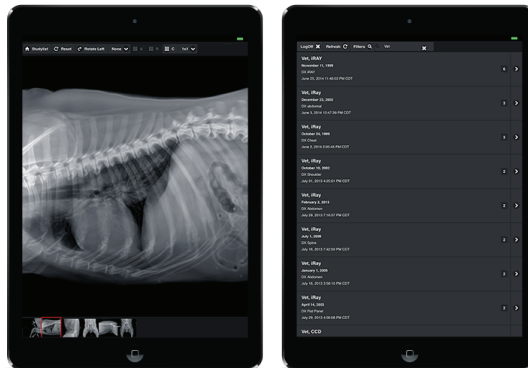

TETHERED 17X17 DETECTOR **NEW**

- Tethered Interface
- Cesium Scintillator
- 16-bit Images
- Cassette Sized

Retrofit and New X-Ray

* RETROFIT ANY X-RAY

Wireless & Fixed DR Compatible

VXR X-RAY SYSTEM

- Superior Image Quality
- Anatomical Programmed
- Table-side Acquisition
- Acquisition Touch-Screen
- Fixed 40" SID integrated tube
- 32" x 60" 4-way float table top
- Exposure Foot Switch Pedal
- 32kW, 500mAs, 40-125kVp

2020imaging.net/straight-arm

Veterinary Specific Software

ACQUISITION INTERFACE

- Under 6 second ⌚ Processing
- Background Submission
- Preset X-ray Exams
- Animal Specific
- Anatomical Program (APR)
- Fully Customizable
- Advanced Image Processing
- Image Adjustment Tools
- Touchscreen Enabled
- User Friendly Interface

Multi-funton Studylist ↕ Advanced Viewer ➔

- PM Software Integration**
- Burn/Import CDs
- Custom Search/Query
- Customized User Settings
- Vertibral Heart Score Tool incl.
- Fast, User Friendly Interface
- Image Fine Tuning
- Exam Room Viewing

MOBILE VIEWING WITH M-OPAL†

iPad®, iPhone®, Android™, Blackberry®, any mobile or smart device!

- Lightweight & Fast
- Patient List & Viewer
- Simple Annotations Enabled
- Tap, Drag, and Pinch
- Patient Filter & Search