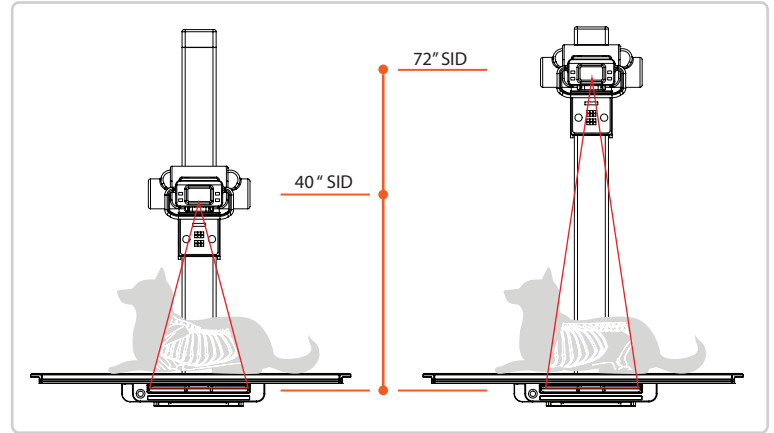

40 to 72 inch SID

- Silent tabletop and X-ray tray movements
- Upright positioning detector tray for horizontal imaging
- Easy foot switch table control

17"x17" CsI Wireless Flat Panel Detector

1.3Gbps Wireless Transfer

** Assembled in the USA **

- Data speed : up to Wi-Fi 1.3 Gbps (802.11a/g/n/ac)
- Image quality : 127µm, Cesium-Iodide
- Design : Lightweight carbon-fiber design, shock and water resistant (IPX6)